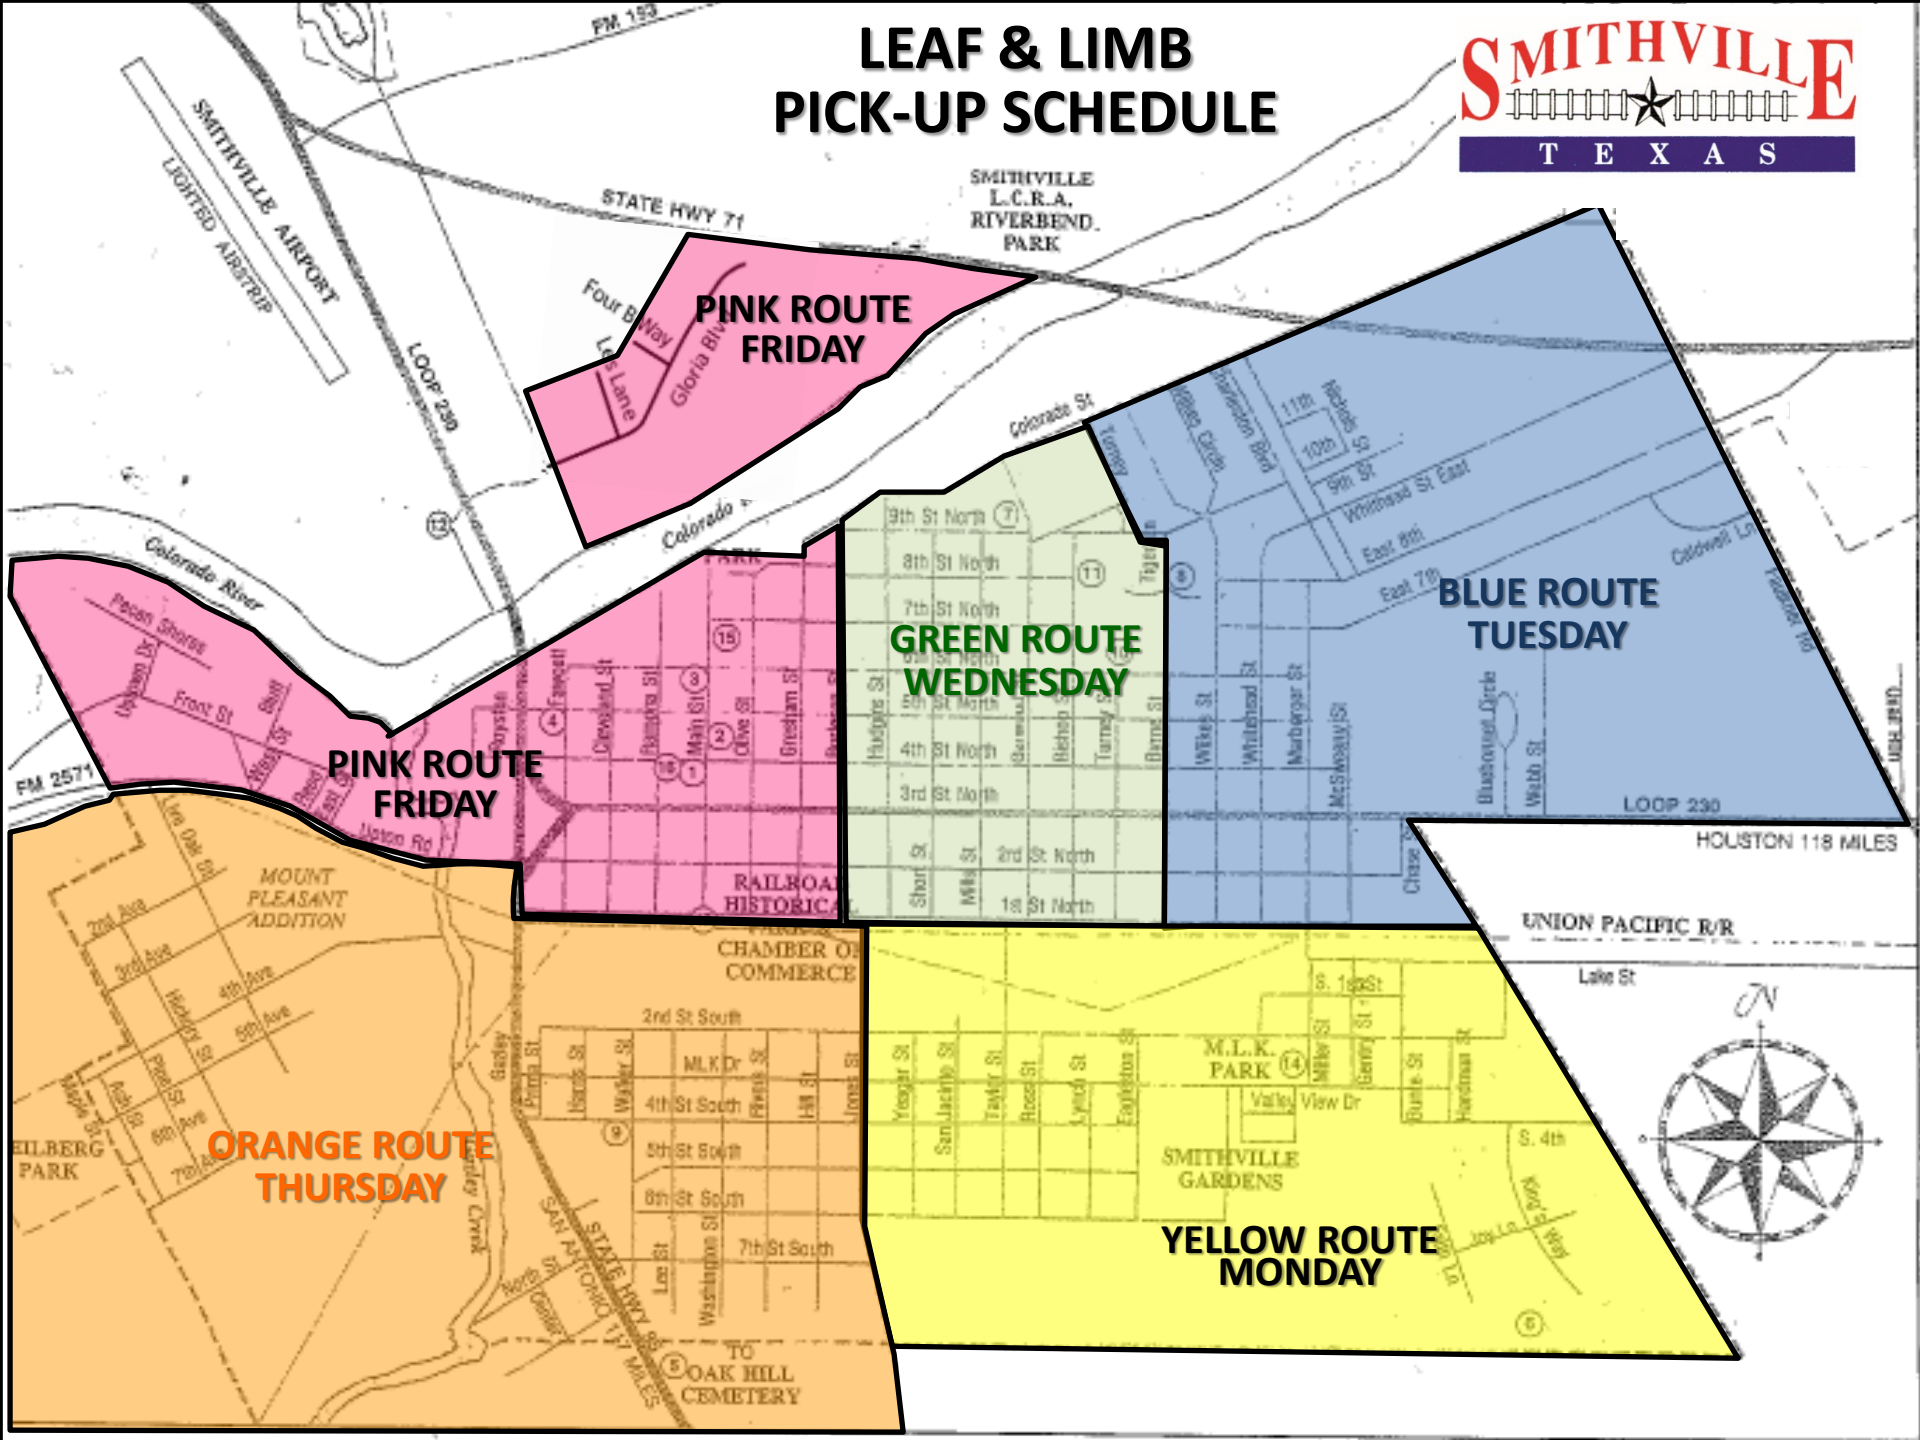

# LEAF & LIMB PICK-UP SCHEDULE

**PINK ROUTE  
FRIDAY**

Four Blv Way  
Le Lane  
Gloria Blv

**PINK ROUTE  
FRIDAY**

Pecan Shores  
Front St  
Main St  
Hwy 71

**GREEN ROUTE  
WEDNESDAY**

9th St North (7)  
8th St North  
7th St North  
6th St North  
5th St North  
4th St North  
3rd St North  
2nd St North  
1st St North

**BLUE ROUTE  
TUESDAY**

Colorado St  
Loop 230  
Houston 118 Miles  
Union Pacific R/R

**ORANGE ROUTE  
THURSDAY**

MOUNT PLEASANT ADDITION  
HILBERG PARK  
STATE HWY 71  
TO OAK HILL CEMETERY

**YELLOW ROUTE  
MONDAY**

CHAMBER OF COMMERCE  
M.L.K. PARK (14)  
SMITHVILLE GARDENS