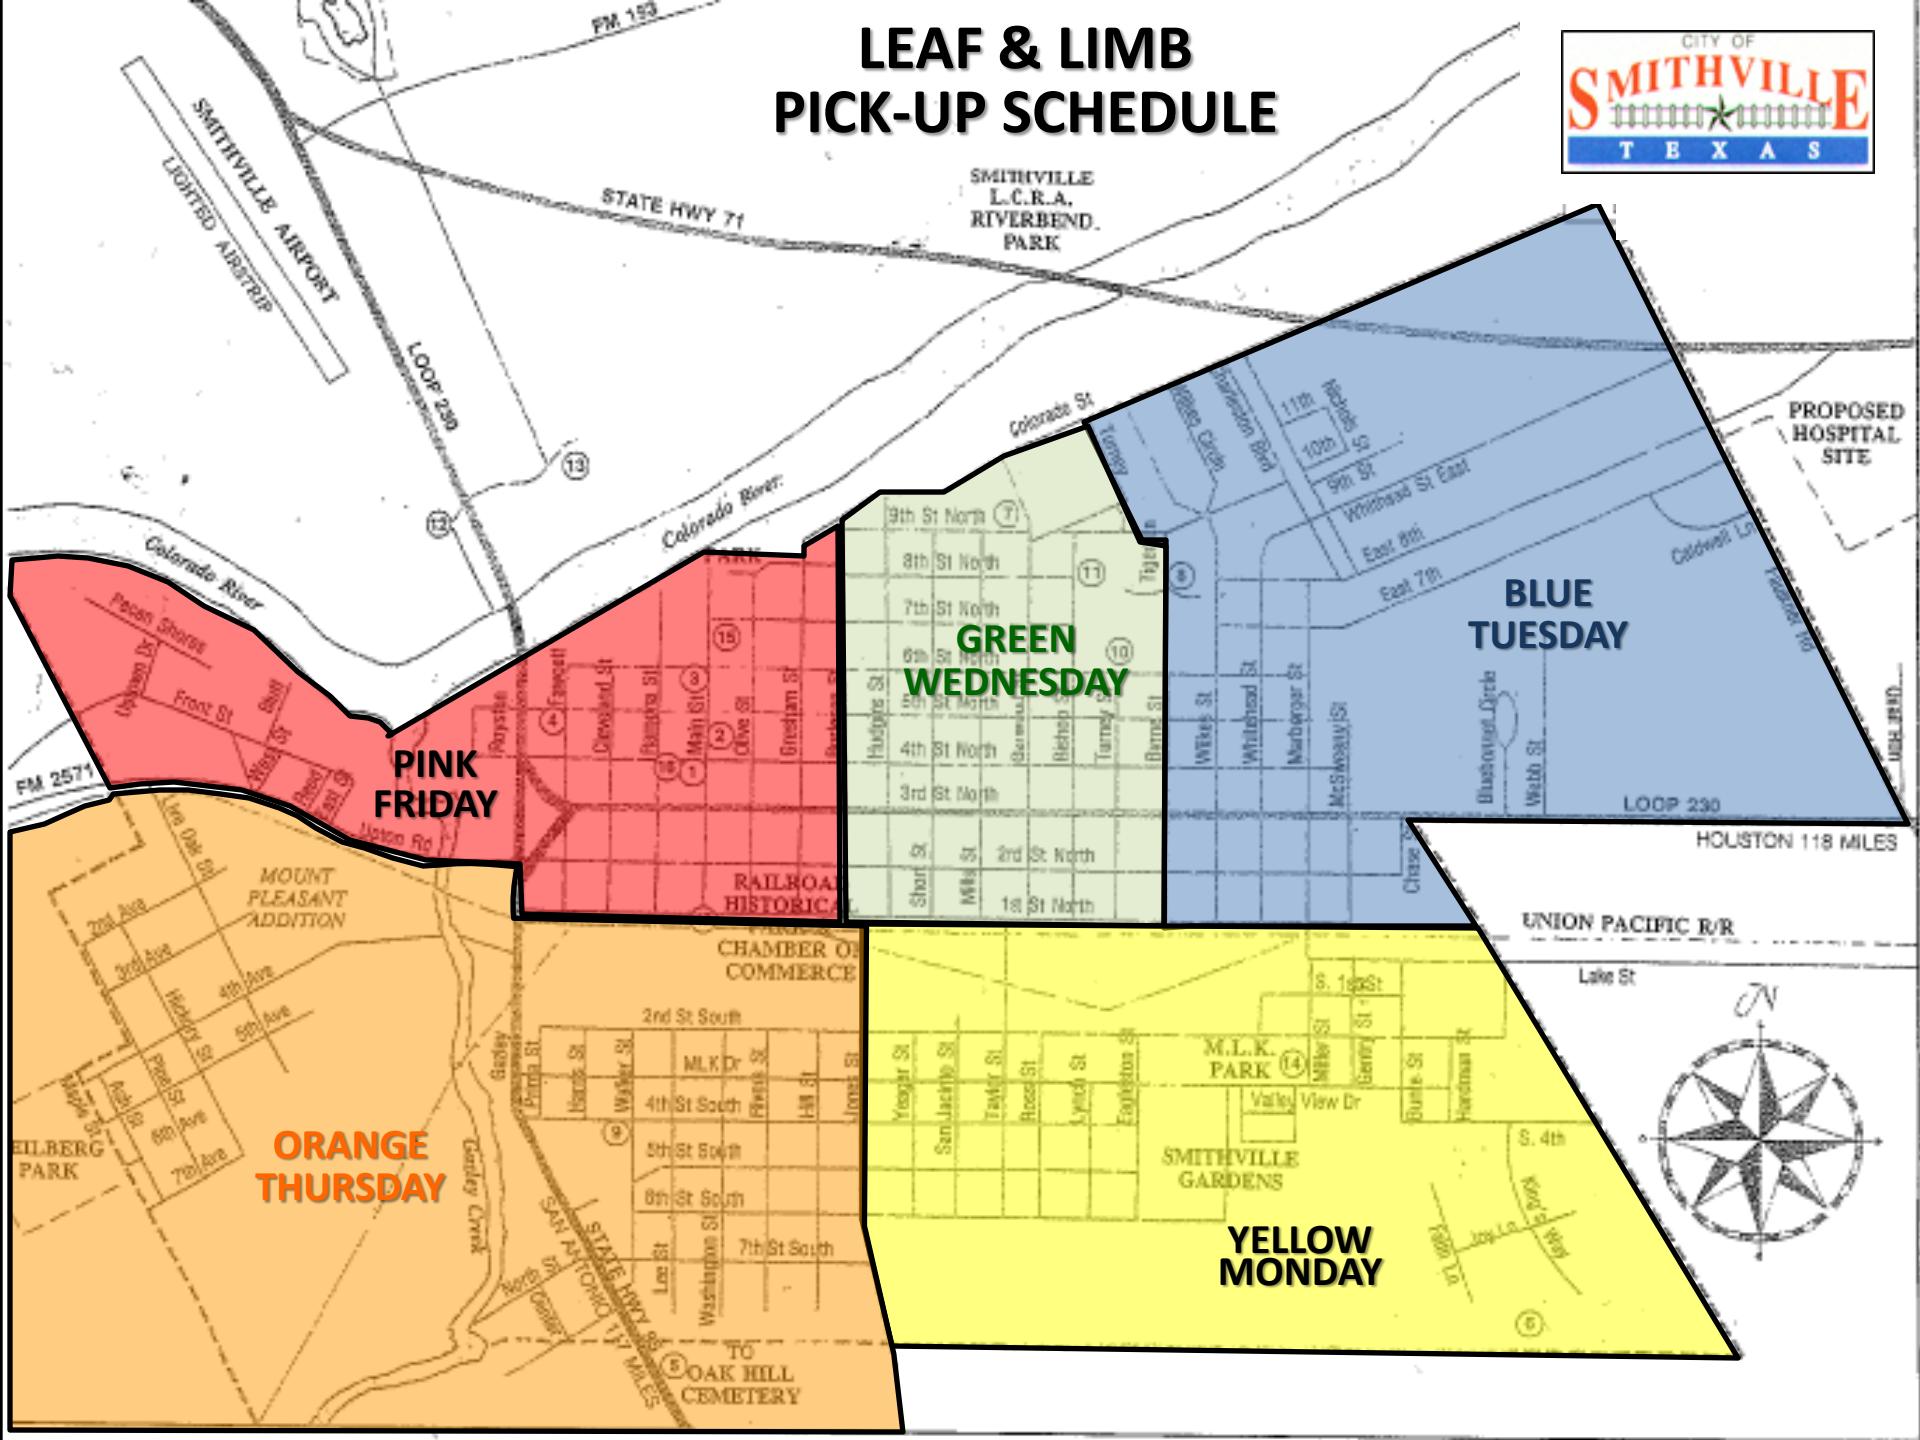

LEAF & LIMB PICK-UP SCHEDULE

**PINK
FRIDAY**

**GREEN
WEDNESDAY**

**BLUE
TUESDAY**

**ORANGE
THURSDAY**

**YELLOW
MONDAY**