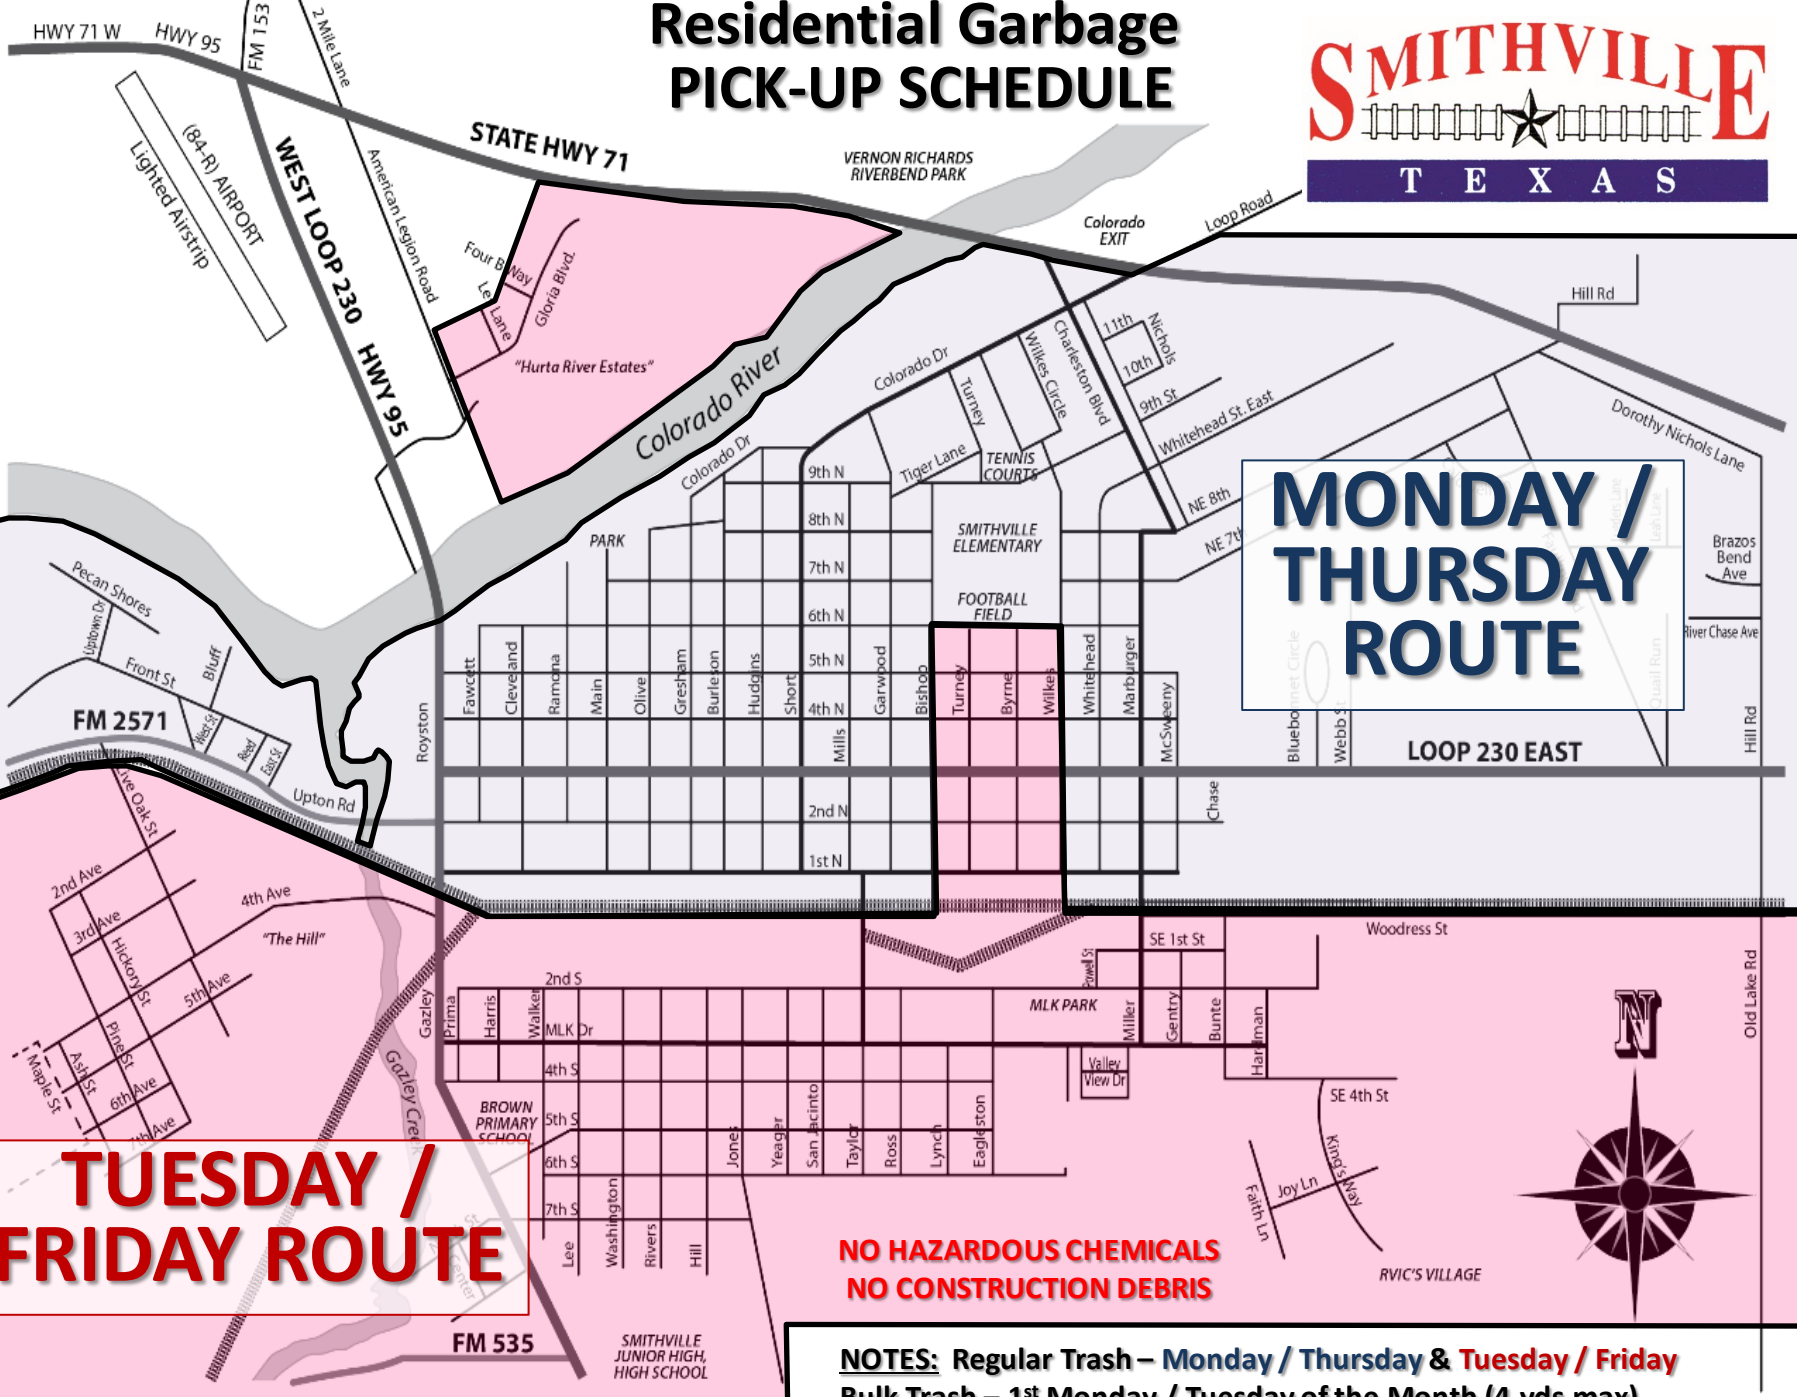

Residential Garbage PICK-UP SCHEDULE

MONDAY / THURSDAY ROUTE

TUESDAY / FRIDAY ROUTE

**NO HAZARDOUS CHEMICALS
NO CONSTRUCTION DEBRIS**

NOTES: Regular Trash – Monday / Thursday & Tuesday / Friday
Bulk Trash – 1st Monday / Tuesday of the Month (4-yds max)